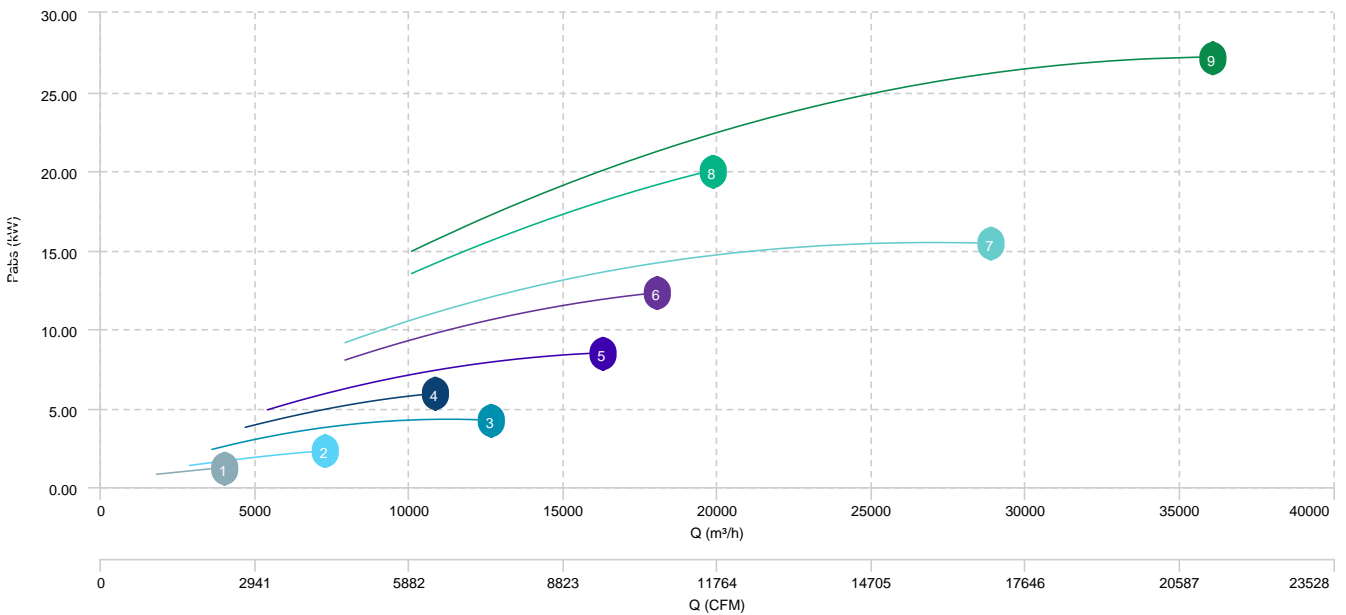

AIR FLOW - ABSORBED POWER